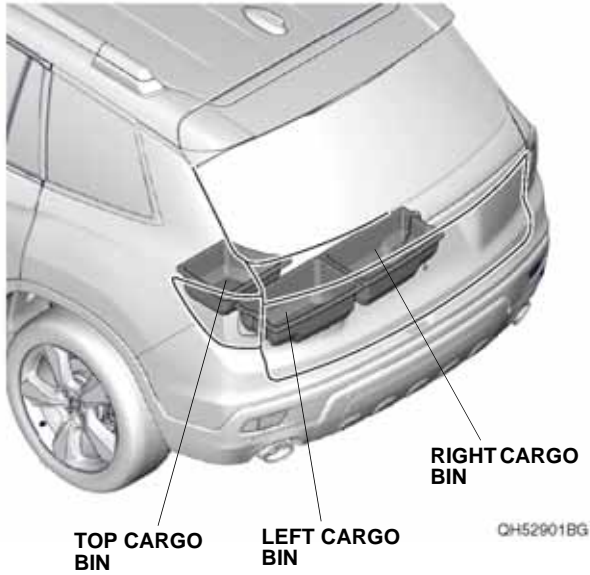

## INSTALLATION INSTRUCTIONS

Accessory  
**CARGO BINS**  
 P/N 08U45-TGS-100A

Application  
**2020 PASSPORT**

Publications No.  
**VERSION 1**  
 Issue Date  
**NOV 2019**

### PARTS LIST

Cargo bins

*Illustration of the Cargo Bins in the Vehicle*

### INSTALLATION

NOTE: Be careful not to damage the body.

1. Open the cargo lid. Release the hook, and secure the cargo lid as shown.

2. Install the cargo bins into the two cargo bin recesses.