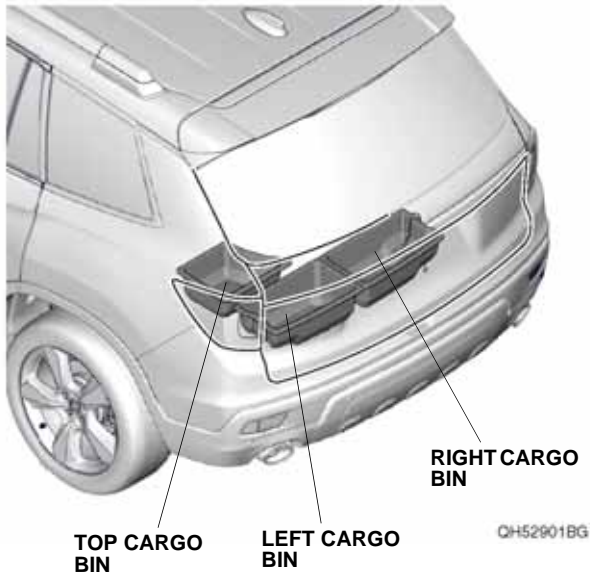

INSTALLATION INSTRUCTIONS

Accessory
CARGO BINS
 P/N 08U45-TGS-100A

Application
2019 PASSPORT

Publications No.
VERSION 1
 Issue Date
JAN 2019

PARTS LIST

Cargo bins

Illustration of the Cargo Bins in the Vehicle

INSTALLATION

NOTE: Be careful not to damage the body.

1. Open the cargo lid. Release the hook, and secure the cargo lid as shown.

2. Install the cargo bins into the two cargo bin recesses.