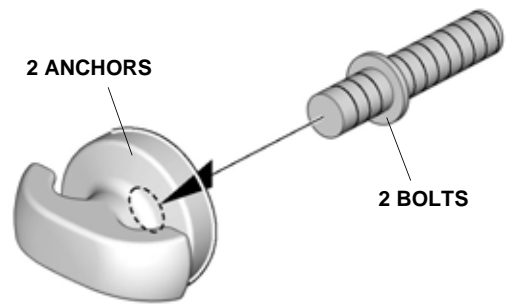

NOTE: Be careful not to damage the body.

Installing the Cargo Net

1. Install each bolt into an anchor.

QE31201AU

2. Remove the two side hooks on the right and left side lining as shown. Install two anchors into the right and left side lining.