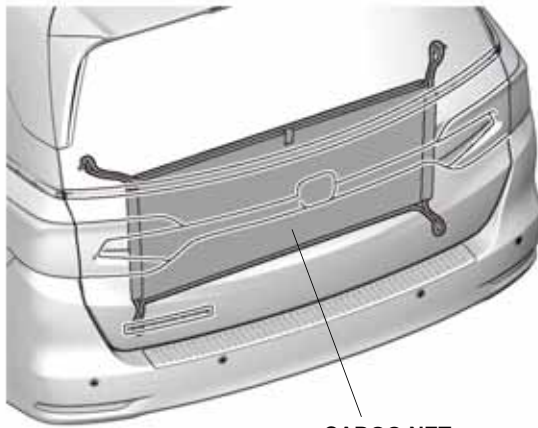

INSTALLATION INSTRUCTIONS

Accessory CARGO NET P/N 08L96-THR-100	Application 2021 ODYSSEY	Publications No. VERSION 1
		Issue Date JUL 2020

PARTS LIST

Cargo net

2 Bolts

2 Anchors

Illustration of the Cargo Net on the Vehicle