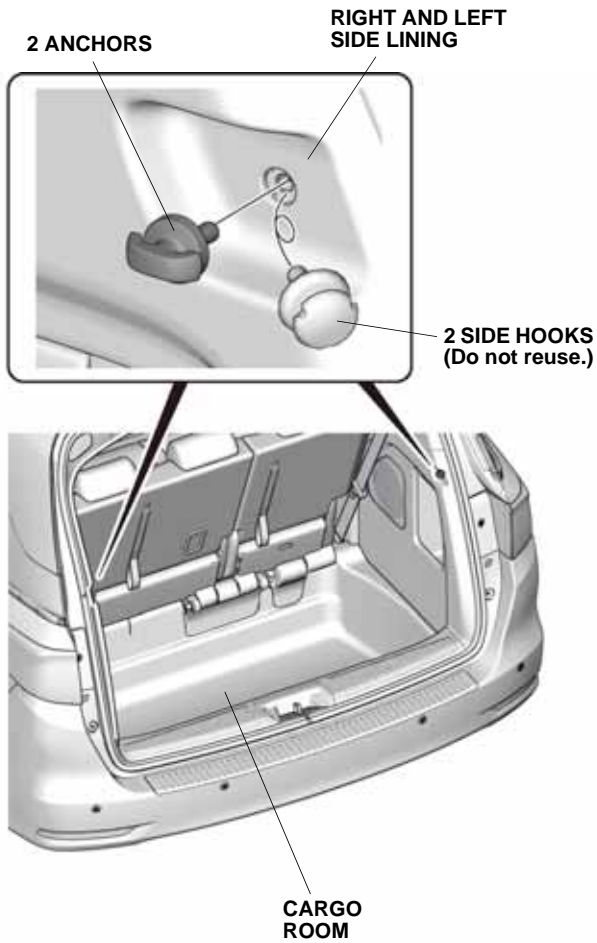

INSTALLATION INSTRUCTIONS

Accessory CARGO NET P/N 08L96-THR-100	Application 2021 ODYSSEY	Publications No. VERSION 1
		Issue Date JUL 2020

PARTS LIST

Cargo net

2 Bolts

2 Anchors

Illustration of the Cargo Net on the Vehicle

NOTE: Be careful not to damage the body.

Installing the Cargo Net

1. Install each bolt into an anchor.

QE31201AU

2. Remove the two side hooks on the right and left side lining as shown. Install two anchors into the right and left side lining.