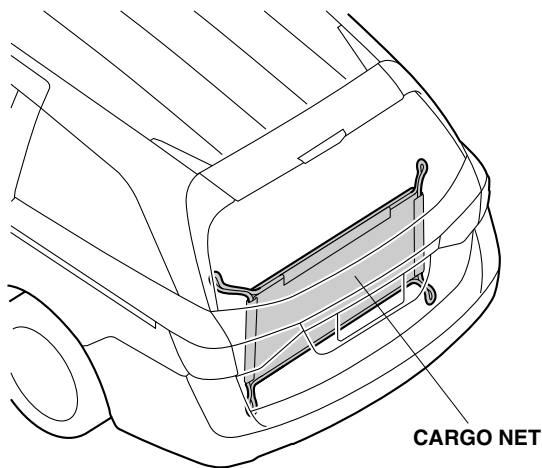

INSTALLATION INSTRUCTIONS

Accessory
CARGO NET
P/N 08L96-TK8-100

Application
2016 ODYSSEY

Publications No.
VERSION 1
Issue Date
JULY 2015

Put this information in the glove box with the vehicle owner's manual.

PARTS LIST

Cargo net

Illustration of the Cargo Net in the Vehicle

INSTALLATION

Customer Information: The information in this installation instruction is intended for use only by skilled technicians who have the proper tools, equipment, and training to correctly and safely add equipment to your vehicle. These procedures should not be attempted by "do-it-yourselfers."