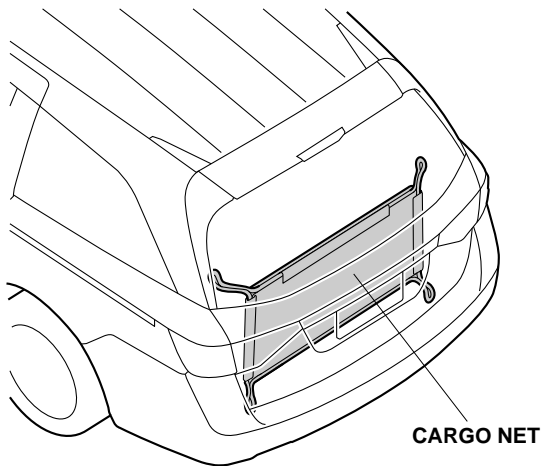

INSTALLATION INSTRUCTIONS

Accessory
CARGO NET
P/N 08L96-TK8-100

Application
2014 ODYSSEY

Publications No.
All 49698
Issue Date
JUNE 2013

Put this information in the glove box with the vehicle owner's manual.

PARTS LIST

Cargo net

Illustration of the Cargo Net in the Vehicle

INSTALLATION

Customer Information: The information in this installation instruction is intended for use only by skilled technicians who have the proper tools, equipment, and training to correctly and safely add equipment to your vehicle. These procedures should not be attempted by "do-it-yourselfers."