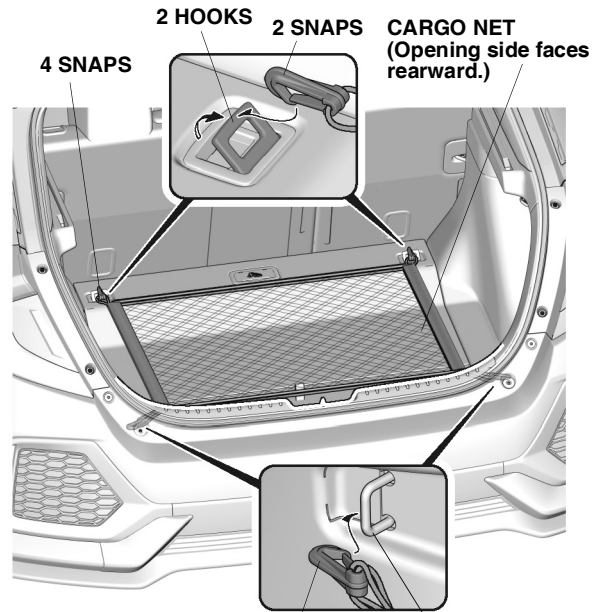

### INSTALLATION

#### Installing the Cargo Net

1. Fold the cargo net in half and attach the four snaps to the cargo net as shown.

QED2402AJ

2. Open the tailgate, and secure the four snaps to the hooks in the luggage area.