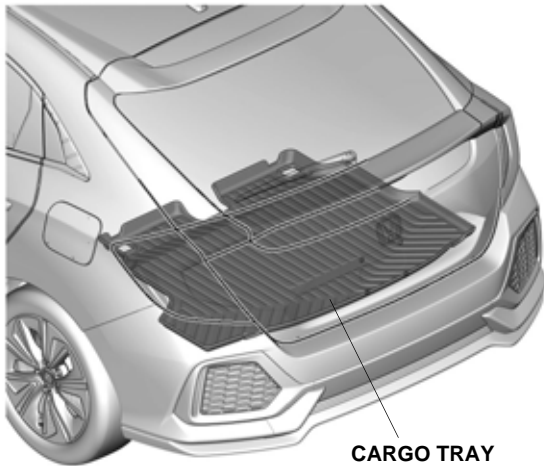

INSTALLATION INSTRUCTIONS

Accessory
CARGO TRAY
 P/N 08U45-TGG-100A

Application
2020 CIVIC
5-DOOR (SPORT)

Publications No.
VERSION 1

Issue Date
AUG 2019

PARTS LIST

Cargo tray

TOOLS AND SUPPLIES REQUIRED

Utility knife

File

Illustration of the Cargo Tray Installed in the Vehicle

CARGO TRAY

QF20901AJ

INSTALLATION

If the vehicle is equipped with premium audio, continue with step 1; if not, go to step 2.

- Using a utility knife, cut out the cargo tray as shown. Remove any burrs.