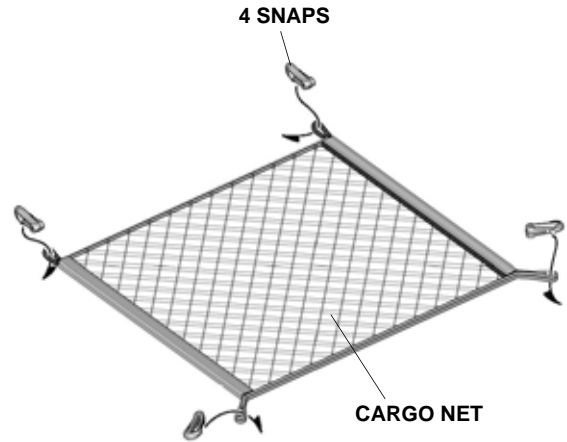

INSTALLATION INSTRUCTIONS

Accessory
CARGO NET
P/N 08L96-TGG-100

Application
2020 CIVIC
5-DOOR
(EXCEPT Si)

Publications No.
VERSION 1

Issue Date
AUG 2019

PARTS LIST

Cargo net

4 Snaps

Illustration of the Cargo Net Installed in the Vehicle

CARGO NET

QED2401AJ

INSTALLATION

Installing the Cargo Net

1. Fold the cargo net in half and attach the four snaps to the cargo net as shown.

4 SNAPS

CARGO NET

QED2402AJ

2. Open the tailgate, and secure the four snaps to the hooks in the luggage area.

2 HOOKS

2 SNAPS

CARGO NET
(Opening side faces rearward.)

4 SNAPS

2 SNAPS

2 HOOKS