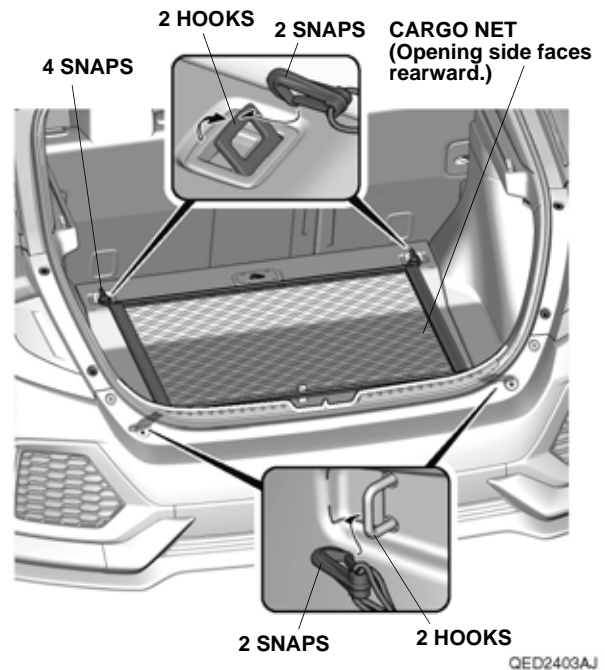

Illustration of the Cargo Net Installed in the Vehicle

CARGO NET

QED2401AJ

INSTALLATION

Installing the Cargo Net

1. Fold the cargo net in half and attach the four snaps to the cargo net as shown.

4 SNAPS

CARGO NET

QED2402AJ

2. Open the tailgate, and secure the four snaps to the hooks in the luggage area.

2 HOOKS

2 SNAPS

CARGO NET
(Opening side faces rearward.)

4 SNAPS

2 SNAPS

2 HOOKS