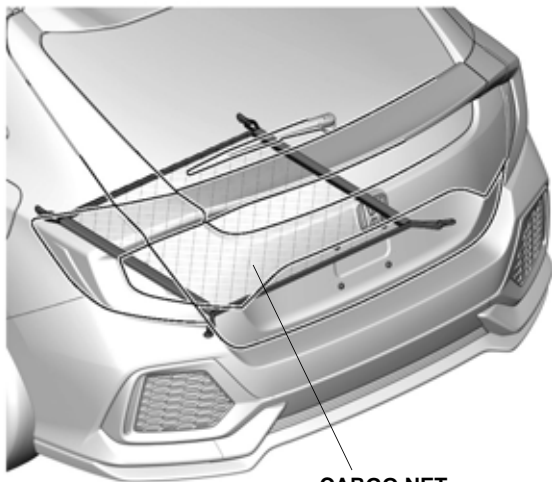

INSTALLATION INSTRUCTIONS

Accessory
CARGO NET
P/N 08L96-TGG-100

Application
2020 CIVIC
5-DOOR
(EXCEPT Si)

Publications No.
VERSION 1

Issue Date
AUG 2019

PARTS LIST

Cargo net

4 Snaps

Illustration of the Cargo Net Installed in the Vehicle

CARGO NET

QED2401AJ

INSTALLATION

Installing the Cargo Net

1. Fold the cargo net in half and attach the four snaps to the cargo net as shown.

4 SNAPS

CARGO NET

QED2402AJ

2. Open the tailgate, and secure the four snaps to the hooks in the luggage area.

2 HOOKS

2 SNAPS

CARGO NET
(Opening side faces rearward.)

4 SNAPS

2 SNAPS

2 HOOKS