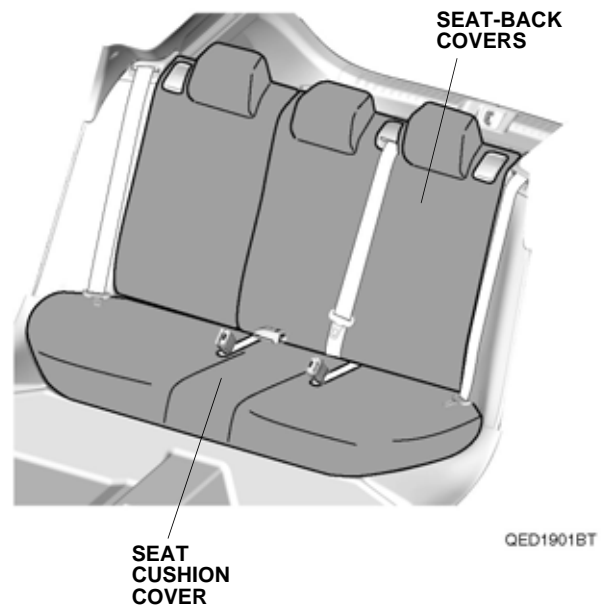

Armrest cover

Seat cushion cover

Seat Cover Kit (Without Armrest) P/N 08P32-TGG-100A

Seat-back covers

Seat cushion cover

Illustration of the Rear Seat Covers Installed in the Vehicle

With Armrest

Without Armrest

INSTALLATION

Installing the Seat Covers

If the vehicle is equipped with armrest, continue with step 1; otherwise, go to step 4.

With Armrest

1. Slide the left seat-back cover onto the left rear seat-back through the center seat belt.

2. Pull down the armrest. Secure the fasteners to the left rear seat-back and insert the tab in the left rear seat-back.

3. Pull up the armrest. Secure the fasteners to the left rear seat-back. Go to step 6.

12. Slide the seat cushion cover onto the rear seat cushion.

13. Secure the fasteners to the rear seat cushion and insert the tabs into the rear seat cushion as shown.
NOTE:

- Be careful of sharp edges when installing the seat cushion cover.
- Make sure to tuck the seat cushion cover under the lower anchor.