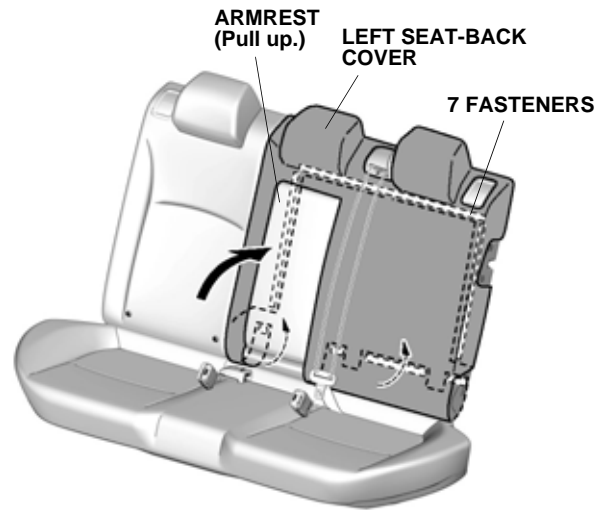

Armrest cover

Seat cushion cover

Seat Cover Kit (Without Armrest) P/N 08P32-TGG-100A

Seat-back covers

Seat cushion cover

Illustration of the Rear Seat Covers Installed in the Vehicle

With Armrest

Without Armrest

INSTALLATION

Installing the Seat Covers

If the vehicle is equipped with armrest, continue with step 1; otherwise, go to step 4.

With Armrest

1. Slide the left seat-back cover onto the left rear seat-back through the center seat belt.

2. Pull down the armrest. Secure the fasteners to the left rear seat-back and insert the tab in the left rear seat-back.

3. Pull up the armrest. Secure the fasteners to the left rear seat-back. Go to step 6.