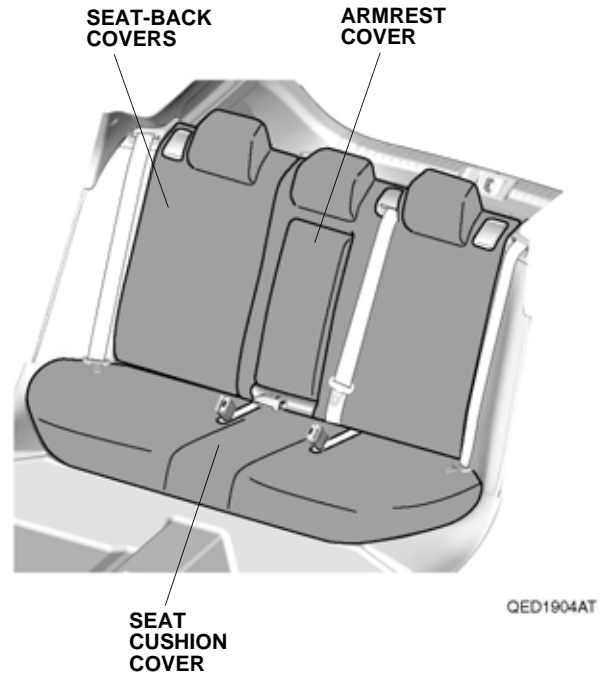

Armrest cover

Seat cushion cover

Seat Cover Kit (Without Armrest) P/N 08P32-TGG-100A

Seat-back covers

Seat cushion cover

Illustration of the Rear Seat Covers Installed in the Vehicle

With Armrest

Without Armrest

INSTALLATION

Installing the Seat Covers

If the vehicle is equipped with armrest, continue with step 1; otherwise, go to step 4.

With Armrest

1. Slide the left seat-back cover onto the left rear seat-back through the center seat belt.

2. Pull down the armrest. Secure the fasteners to the left rear seat-back and insert the tab in the left rear seat-back.

3. Pull up the armrest. Secure the fasteners to the left rear seat-back. Go to step 6.

12. Slide the seat cushion cover onto the rear seat cushion.

13. Secure the fasteners to the rear seat cushion and insert the tabs into the rear seat cushion as shown.
NOTE:

- Be careful of sharp edges when installing the seat cushion cover.
- Make sure to tuck the seat cushion cover under the lower anchor.