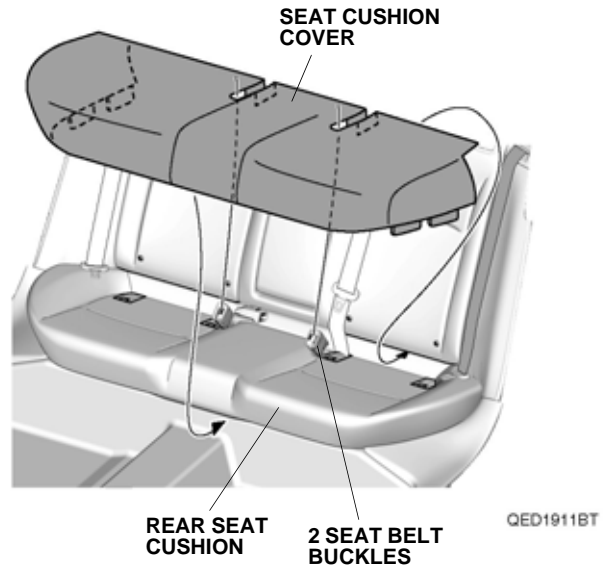

INSTALLATION

Installing the Seat Covers

If the vehicle is equipped with armrest, continue with step 1; otherwise, go to step 4.

With Armrest

1. Slide the left seat-back cover onto the left rear seat-back through the center seat belt.

QE31408AT

9. Raise the armrest. Pull out the armrest cover between the armrest and left rear seat-back and secure the fasteners to each other as shown.

10. Secure the fastener to the left rear seat-back.
11. Fold down the lower anchor covers.

12. Slide the seat cushion cover onto the rear seat cushion.

13. Secure the fasteners to the rear seat cushion and insert the tabs into the rear seat cushion as shown.
NOTE:

- Be careful of sharp edges when installing the seat cushion cover.
- Make sure to tuck the seat cushion cover under the lower anchor.