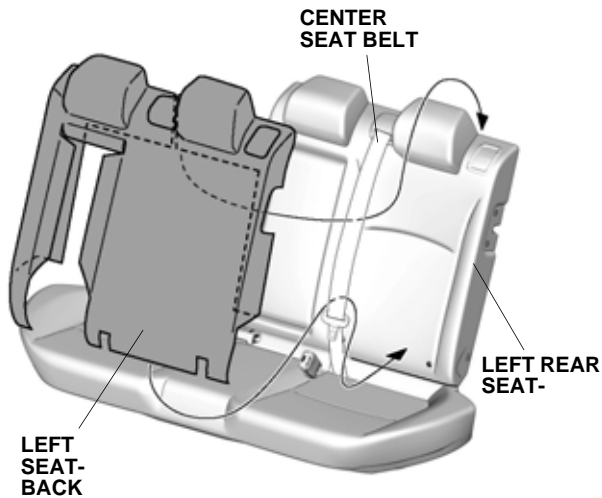

Armrest cover

Seat cushion cover

Seat Cover Kit (Without Armrest) P/N 08P32-TGG-100A

Seat-back covers

Seat cushion cover

Illustration of the Rear Seat Covers Installed in the Vehicle

With Armrest

Without Armrest

INSTALLATION

Installing the Seat Covers

If the vehicle is equipped with armrest, continue with step 1; otherwise, go to step 4.

With Armrest

1. Slide the left seat-back cover onto the left rear seat-back through the center seat belt.

2. Pull down the armrest. Secure the fasteners to the left rear seat-back and insert the tab in the left rear seat-back.

3. Pull up the armrest. Secure the fasteners to the left rear seat-back. Go to step 6.

12. Slide the seat cushion cover onto the rear seat cushion.

13. Secure the fasteners to the rear seat cushion and insert the tabs into the rear seat cushion as shown.
NOTE:

- Be careful of sharp edges when installing the seat cushion cover.
- Make sure to tuck the seat cushion cover under the lower anchor.