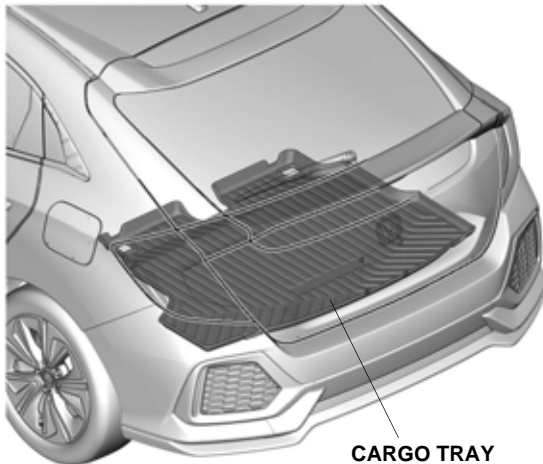

INSTALLATION INSTRUCTIONS

Accessory	Application	Publications No.
CARGO TRAY P/N 08U45-TGG-100A	2019 CIVIC 5-DOOR (SPORT)	VERSION 1
		Issue Date OCT 2018

PARTS LIST

Cargo tray

TOOLS AND SUPPLIES REQUIRED

Utility knife

File

Illustration of the Cargo Tray Installed in the Vehicle

CARGO TRAY

QF20901AJ

INSTALLATION

If the vehicle is equipped with premium audio, continue with step 1; if not, go to step 2.

- Using a utility knife, cut out the cargo tray as shown. Remove any burrs.