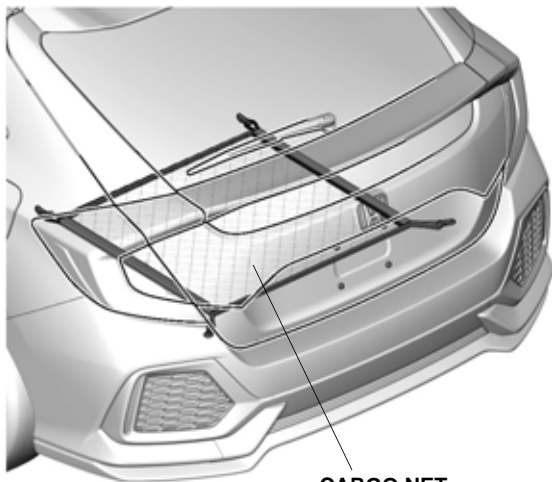

INSTALLATION INSTRUCTIONS

Accessory
CARGO NET
 P/N 08L96-TGG-100

Application
 2019 CIVIC
 5-DOOR
 (EXCEPT Si)

Publications No.
VERSION 1
 Issue Date
OCT 2018

PARTS LIST

Cargo net

4 Snaps

Illustration of the Cargo Net Installed in the Vehicle

CARGO NET

QED2401AJ

INSTALLATION

Installing the Cargo Net

1. Fold the cargo net in half and attach the four snaps to the cargo net as shown.

4 SNAPS

CARGO NET

QED2402AJ

2. Open the tailgate, and secure the four snaps to the hooks in the luggage area.

2 HOOKS

2 SNAPS

CARGO NET
 (Opening side faces rearward.)

4 SNAPS

2 SNAPS

2 HOOKS

QED2403AJ