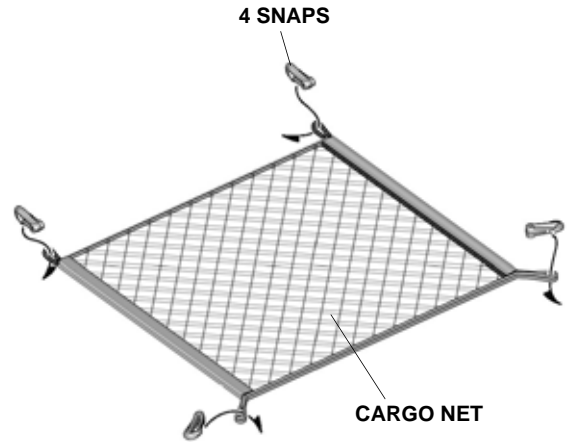

INSTALLATION INSTRUCTIONS

Accessory
CARGO NET
 P/N 08L96-TGG-100

Application
 2019 CIVIC
 5-DOOR
 (EXCEPT Si)

Publications No.
VERSION 1
 Issue Date
OCT 2018

PARTS LIST

Cargo net

4 Snaps

Illustration of the Cargo Net Installed in the Vehicle

CARGO NET

QED2401AJ

INSTALLATION

Installing the Cargo Net

1. Fold the cargo net in half and attach the four snaps to the cargo net as shown.

4 SNAPS

CARGO NET

QED2402AJ

2. Open the tailgate, and secure the four snaps to the hooks in the luggage area.

2 HOOKS

2 SNAPS

CARGO NET
 (Opening side faces rearward.)

4 SNAPS

2 SNAPS

2 HOOKS

QED2403AJ