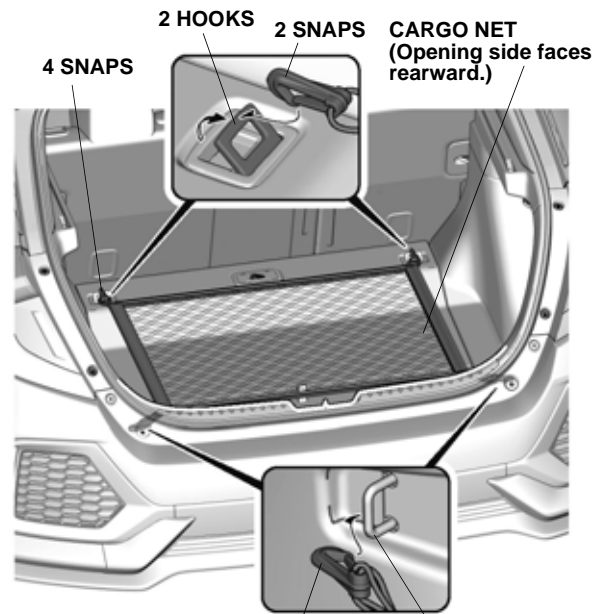

CARGO NET

QED2401AJ

INSTALLATION

Installing the Cargo Net

1. Fold the cargo net in half and attach the four snaps to the cargo net as shown.

4 SNAPS

CARGO NET

QED2402AJ

2. Open the tailgate, and secure the four snaps to the hooks in the luggage area.

2 HOOKS

2 SNAPS

CARGO NET
 (Opening side faces rearward.)

4 SNAPS

2 SNAPS

2 HOOKS

QED2403AJ