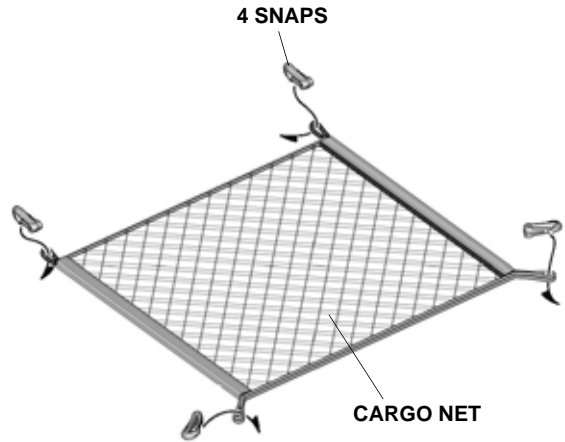

INSTALLATION INSTRUCTIONS

Accessory
CARGO NET
 P/N 08L96-TGG-100

Application
 2018 CIVIC
 5-DOOR
 (EXCEPT Si)

Publications No.
VERSION 1
 Issue Date
AUG 2017

PARTS LIST

Cargo net

4 Snaps

Illustration of the Cargo Net Installed in the Vehicle

CARGO NET

QED2401AJ

INSTALLATION

Installing the Cargo Net

1. Fold the cargo net in half and attach the four snaps to the cargo net as shown.

4 SNAPS

CARGO NET

QED2402AJ

2. Open the tailgate, and secure the four snaps to the hooks in the luggage area.

4 SNAPS

2 HOOKS

2 SNAPS

CARGO NET
 (Opening side faces rearward.)

2 SNAPS

2 HOOKS

QED2403AJ