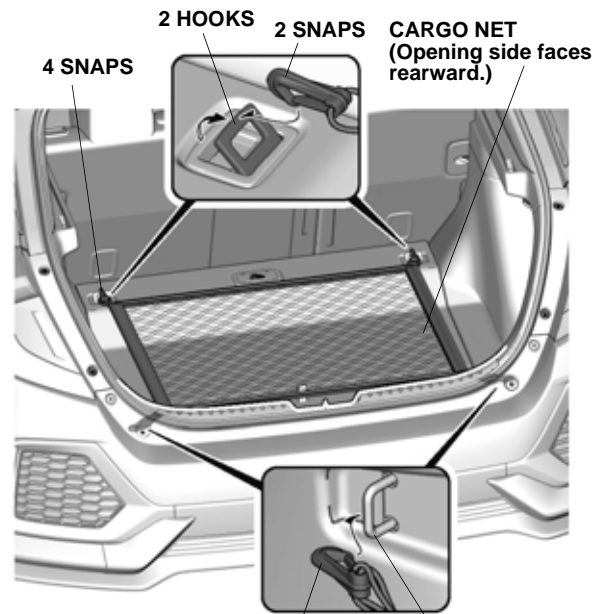

INSTALLATION INSTRUCTIONS

Accessory
CARGO NET
 P/N 08L96-TGG-100

Application
 2018 CIVIC
 5-DOOR
 (EXCEPT Si)

Publications No.
VERSION 1
 Issue Date
AUG 2017

PARTS LIST

Cargo net

4 Snaps

Illustration of the Cargo Net Installed in the Vehicle

CARGO NET

QED2401AJ

INSTALLATION

Installing the Cargo Net

1. Fold the cargo net in half and attach the four snaps to the cargo net as shown.

4 SNAPS

CARGO NET

QED2402AJ

2. Open the tailgate, and secure the four snaps to the hooks in the luggage area.

4 SNAPS

2 HOOKS

2 SNAPS

CARGO NET
 (Opening side faces rearward.)

2 SNAPS

2 HOOKS

QED2403AJ