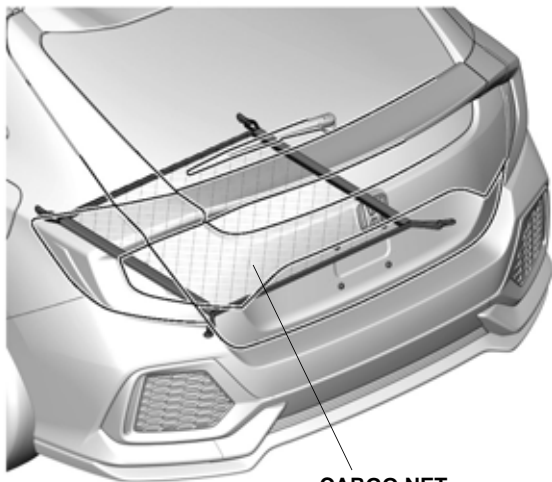

INSTALLATION INSTRUCTIONS

Accessory
CARGO NET
 P/N 08L96-TGG-100

Application
 2018 CIVIC
 5-DOOR
 (EXCEPT Si)

Publications No.
VERSION 1
 Issue Date
AUG 2017

PARTS LIST

Cargo net

4 Snaps

Illustration of the Cargo Net Installed in the Vehicle

CARGO NET

QED2401AJ

INSTALLATION

Installing the Cargo Net

1. Fold the cargo net in half and attach the four snaps to the cargo net as shown.

4 SNAPS

CARGO NET

QED2402AJ

2. Open the tailgate, and secure the four snaps to the hooks in the luggage area.

4 SNAPS

2 HOOKS

2 SNAPS

CARGO NET
 (Opening side faces rearward.)

2 SNAPS

2 HOOKS

QED2403AJ