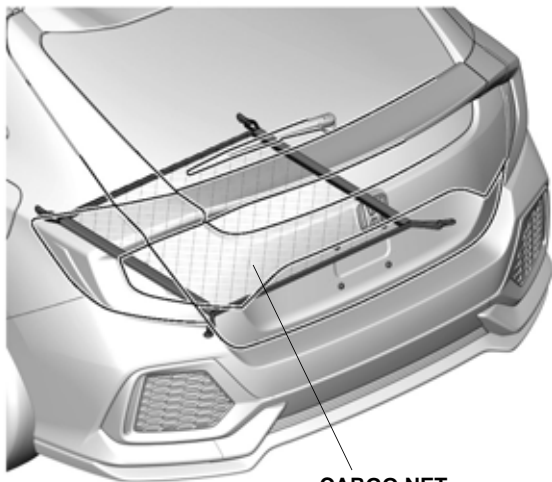

INSTALLATION INSTRUCTIONS

Accessory CARGO NET P/N 08L96-TGG-100	Application 2017 CIVIC 5-DOOR	Publications No. VERSION 1
		Issue Date SEP 2016

PARTS LIST

Cargo net

4 Snaps

Illustration of the Cargo Net Installed in the Vehicle

CARGO NET

QED2401AJ

INSTALLATION

Installing the Cargo Net

1. Fold the cargo net in half and attach the four snaps to the cargo net as shown.

4 SNAPS

CARGO NET

QED2402AJ

2. Open the tailgate, and secure the four snaps to the hooks in the luggage area.

2 HOOKS

2 SNAPS

CARGO NET
(Opening side faces rearward.)

4 SNAPS

2 SNAPS

2 HOOKS

QED2403AJ