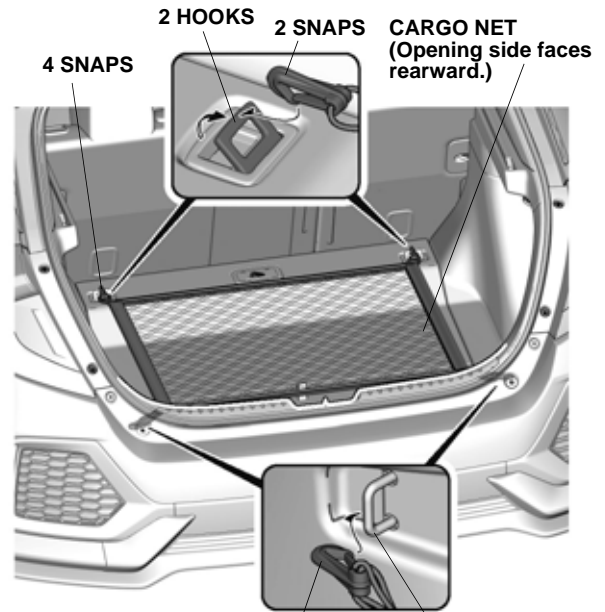

INSTALLATION INSTRUCTIONS

Accessory CARGO NET P/N 08L96-TGG-100	Application 2017 CIVIC 5-DOOR	Publications No. VERSION 1
		Issue Date SEP 2016

PARTS LIST

Cargo net

4 Snaps

Illustration of the Cargo Net Installed in the Vehicle

CARGO NET

QED2401AJ

INSTALLATION

Installing the Cargo Net

1. Fold the cargo net in half and attach the four snaps to the cargo net as shown.

4 SNAPS

CARGO NET

QED2402AJ

2. Open the tailgate, and secure the four snaps to the hooks in the luggage area.

2 HOOKS

2 SNAPS

CARGO NET
(Opening side faces rearward.)

4 SNAPS

2 SNAPS

2 HOOKS

QED2403AJ