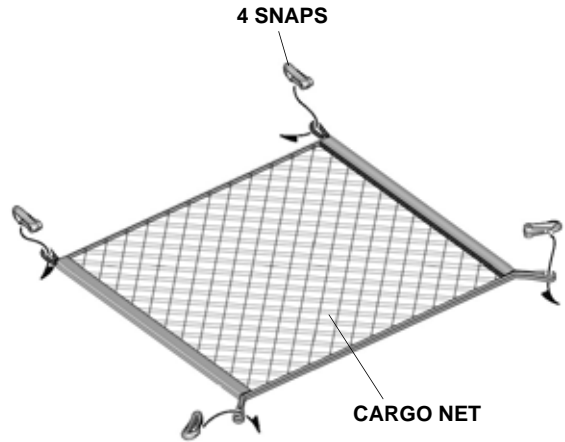

INSTALLATION INSTRUCTIONS

Accessory CARGO NET P/N 08L96-TGG-100	Application 2017 CIVIC 5-DOOR	Publications No. VERSION 1
		Issue Date SEP 2016

PARTS LIST

Cargo net

4 Snaps

Illustration of the Cargo Net Installed in the Vehicle

CARGO NET

QED2401AJ

INSTALLATION

Installing the Cargo Net

1. Fold the cargo net in half and attach the four snaps to the cargo net as shown.

4 SNAPS

CARGO NET

QED2402AJ

2. Open the tailgate, and secure the four snaps to the hooks in the luggage area.

2 HOOKS

2 SNAPS

CARGO NET
(Opening side faces rearward.)

4 SNAPS

2 SNAPS

2 HOOKS

QED2403AJ