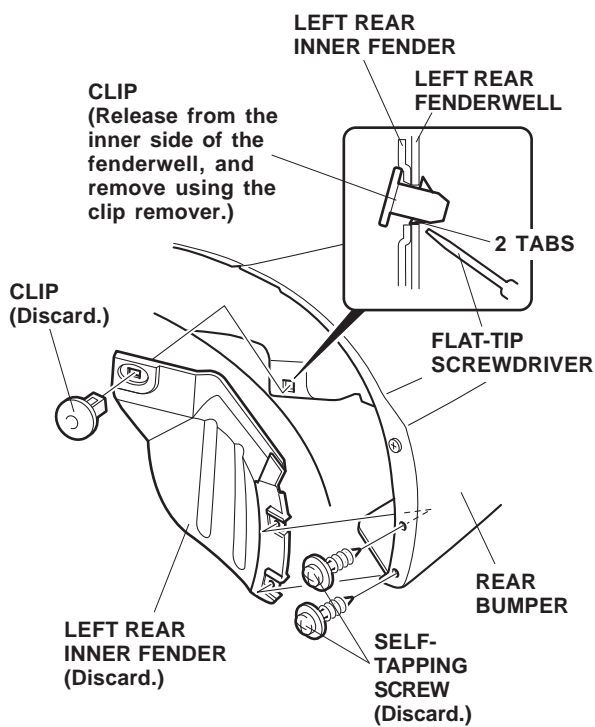

Installing the Rear Splash Guards

5. If equipped, remove and discard the left rear inner fender (two self-tapping screws and one clip).