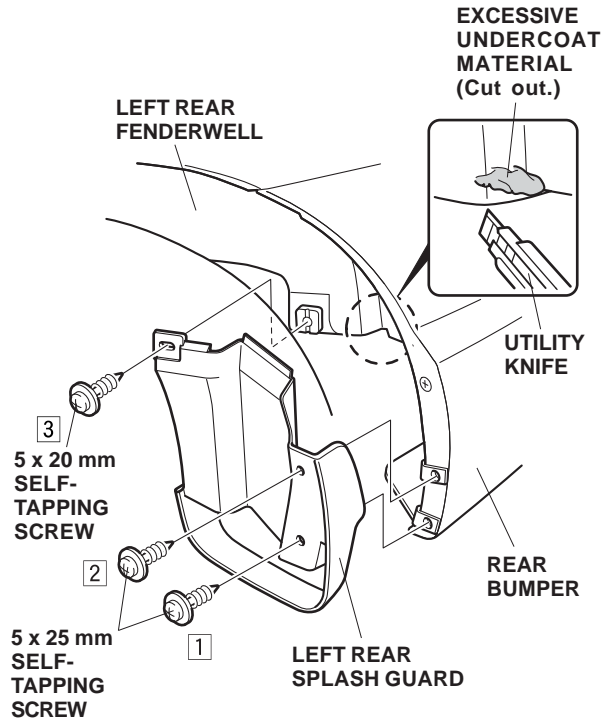

7. Position the left rear splash guard on the left rear fenderwell and rear bumper, then install the two 5 x 25 mm self-tapping screws and one 5 x 20 mm self-tapping screw. Tighten the three self-tapping screws in the order shown. Cut off any excessive undercoat material with a utility knife.

8. Repeat steps 5 through 7 to install the right rear splash guard.