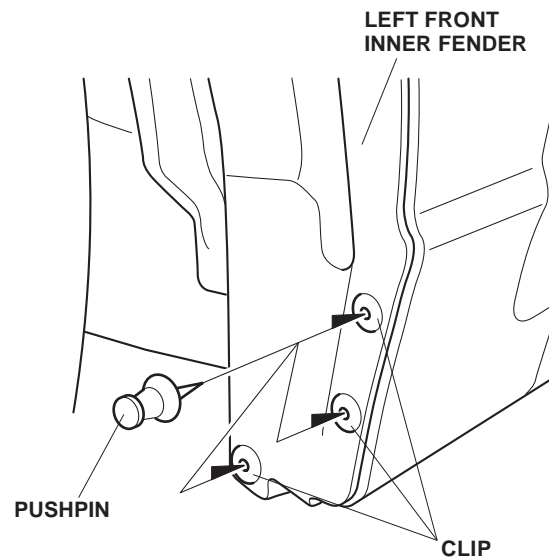

PARTS LIST

Left front splash guard

Right front splash guard

Left rear splash guard

Right rear splash guard

8 Self-tapping screws, 5 x 20 mm

4 Self-tapping screws, 5 x 25 mm

4 Spring nuts

2 Grommets

TOOLS REQUIRED

- Stubby Phillips screwdriver
- Phillips screwdriver
- Clip remover
- Pushpin
- Utility knife

INSTALLATION

NOTE:

- These instructions show the left splash guards being installed. The same procedure applies to installing the right splash guards.
- Clean and wax the areas to be covered with a high-quality paste wax.

Installing the Front Splash Guards

1. Turn the steering wheel all the way counterclockwise.
2. Using a pushpin, make small holes through the center of the three clips.

3. Position the left front splash guard on the left front inner fender, and install the three 5 x 20 mm self-tapping screws. Tighten the three self-tapping screws in the order shown.

6. Install one grommet into the hole in the left rear fenderwell. Slide two spring nuts over the holes in the rear bumper.

7. Position the left rear splash guard on the left rear fenderwell and rear bumper, then install the two 5 x 25 mm self-tapping screws and one 5 x 20 mm self-tapping screw. Tighten the three self-tapping screws in the order shown. Cut off any excessive undercoat material with a utility knife.