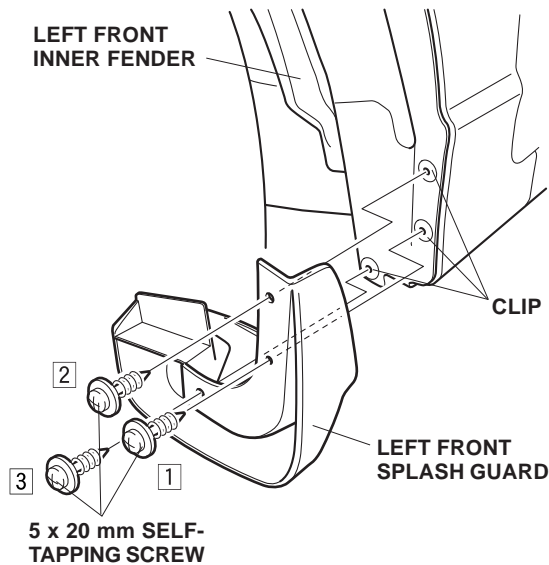

PARTS LIST

Left front splash guard

Right front splash guard

Left rear splash guard

Right rear splash guard

8 Self-tapping screws, 5 x 20 mm

4 Self-tapping screws, 5 x 25 mm

4 Spring nuts

2 Grommets

TOOLS REQUIRED

- Stubby Phillips screwdriver
- Phillips screwdriver
- Clip remover
- Pushpin
- Utility knife

INSTALLATION

NOTE:

- These instructions show the left splash guards being installed. The same procedure applies to installing the right splash guards.
- Clean and wax the areas to be covered with a high-quality paste wax.

Installing the Front Splash Guards

1. Turn the steering wheel all the way counterclockwise.
2. Using a pushpin, make small holes through the center of the three clips.

3. Position the left front splash guard on the left front inner fender, and install the three 5 x 20 mm self-tapping screws. Tighten the three self-tapping screws in the order shown.