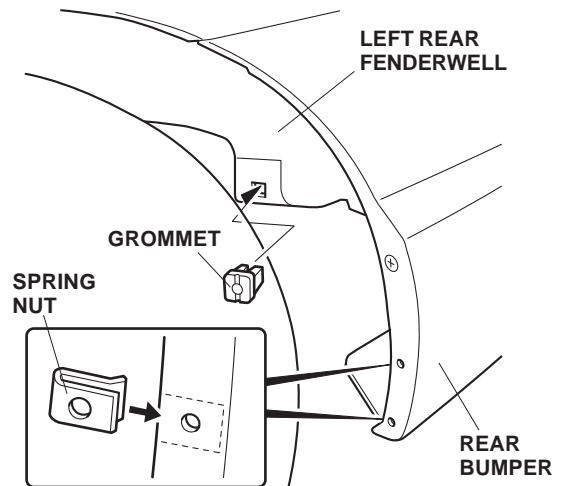

6. Install one grommet into the hole in the left rear fenderwell. Slide two spring nuts over the holes in the rear bumper.