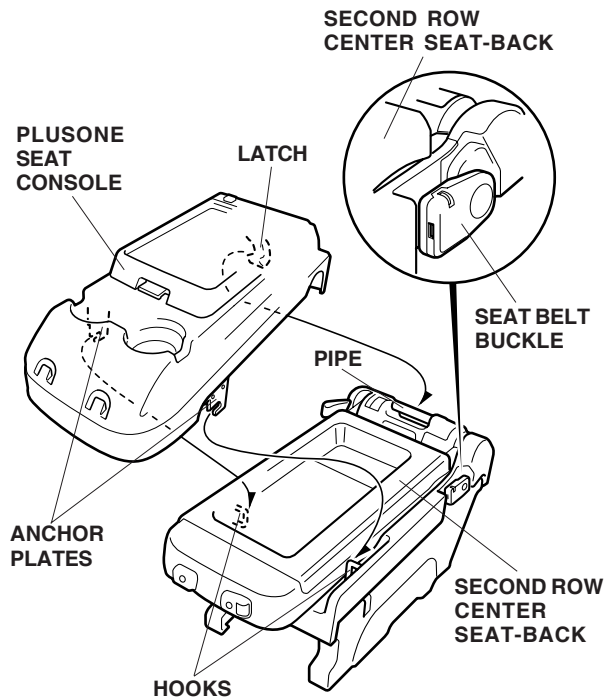

**JULY 2006****PARTS LIST**

PlusOne™ seat console

Accessory user's information manual

**INSTALLATION**

**NOTE:** Be extremely careful not to damage the seat back when installing the PlusOne seat console.

1. Release the lock and remove the headrest from the second row center seat.

2. Remove the seat cushion from the second row center seat by pulling the strap and lifting to release the two hooks.

3. Pull the strap and tilt the seat-back forward.

4. Push the seat belt buckle all the way down.

5. Position the PlusOne seat console under the armrest of the seat, then hook the two anchor plates to the two hooks, and push down to latch the rear of the PlusOne seat console.
6. Put the PlusOne seat console owner's manual in the glove box.