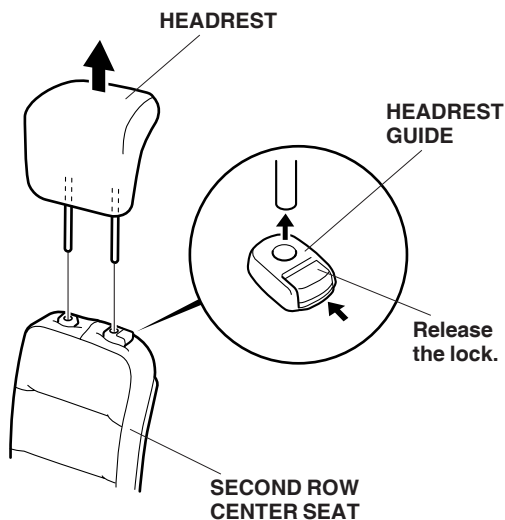

**JULY 2006****PARTS LIST**

PlusOne™ seat console

Accessory user's information manual

**INSTALLATION**

**NOTE:** Be extremely careful not to damage the seat back when installing the PlusOne seat console.

1. Release the lock and remove the headrest from the second row center seat.

2. Remove the seat cushion from the second row center seat by pulling the strap and lifting to release the two hooks.

3. Pull the strap and tilt the seat-back forward.

4. Push the seat belt buckle all the way down.

5. Position the PlusOne seat console under the armrest of the seat, then hook the two anchor plates to the two hooks, and push down to latch the rear of the PlusOne seat console.
6. Put the PlusOne seat console owner's manual in the glove box.