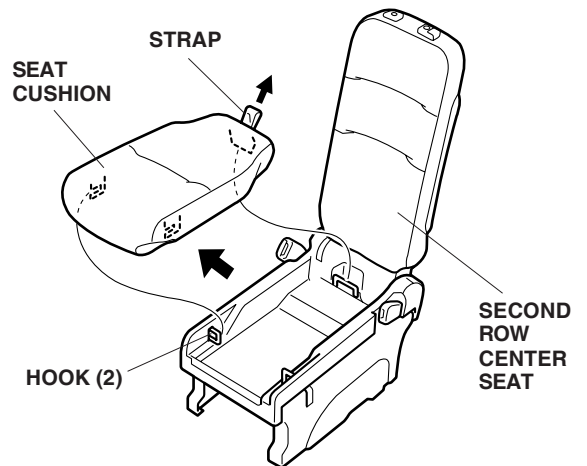

**JULY 2006****PARTS LIST**

PlusOne™ seat console

Accessory user's information manual

**INSTALLATION**

**NOTE:** Be extremely careful not to damage the seat back when installing the PlusOne seat console.

1. Release the lock and remove the headrest from the second row center seat.

2. Remove the seat cushion from the second row center seat by pulling the strap and lifting to release the two hooks.

3. Pull the strap and tilt the seat-back forward.

4. Push the seat belt buckle all the way down.

5. Position the PlusOne seat console under the armrest of the seat, then hook the two anchor plates to the two hooks, and push down to latch the rear of the PlusOne seat console.
6. Put the PlusOne seat console owner's manual in the glove box.