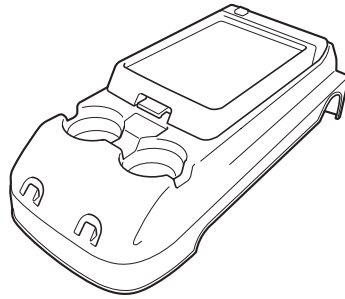

**INSTALLATION  
INSTRUCTIONS**

Accessory

**PLUSONE™ SEAT CONSOLE  
(Except LX)**

Application

**2007 ODYSSEY**

Publications No.

**All 33180**

Issue Date

**JULY 2006****PARTS LIST**

PlusOne™ seat console

Accessory user's information manual

**INSTALLATION**

**NOTE:** Be extremely careful not to damage the seat back when installing the PlusOne seat console.

1. Release the lock and remove the headrest from the second row center seat.

2. Remove the seat cushion from the second row center seat by pulling the strap and lifting to release the two hooks.

3. Pull the strap and tilt the seat-back forward.

4. Push the seat belt buckle all the way down.