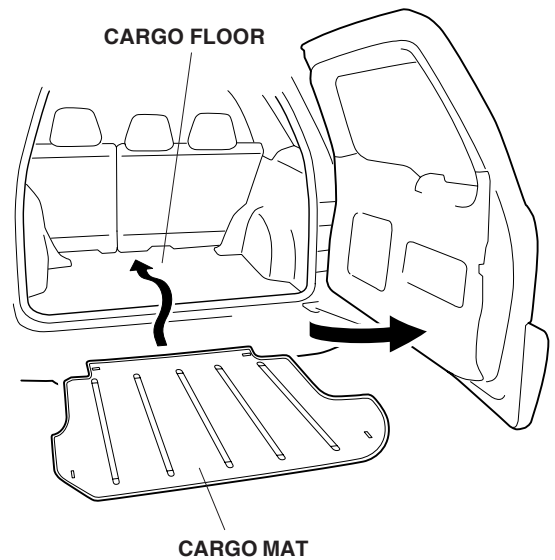

INSTALLATION INSTRUCTIONS

Accessory

CARGO MAT
P/N 08P11-S9A-101

Application

2002-2006 CR-V

Publications No.

All 30545

Issue Date

SEP 2005

Keep this information in the glove box with the vehicle owner's manual.

PARTS LIST

Cargo mat

INSTALLATION

1. Open the tailgate and place the cargo mat onto the cargo floor.

2. Route the cargo hook through the four slits in the cargo mat.